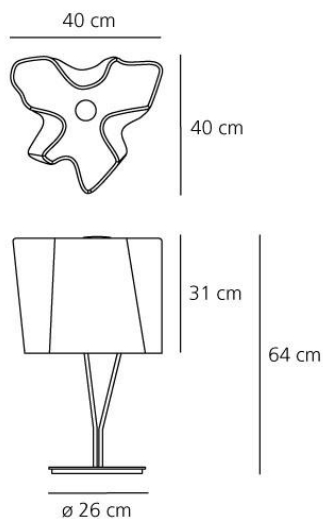

FEATURES

Product name:	Logico table
Article Code:	0457020A
Colour:	White
Material:	blown glass, steel, zamak
Series:	Design
Environment:	Indoor
Area contract:	Hospitality Hotel, Hospitality Restaurant, Office

OPTICS

Emission:	Diffused And Direct
-----------	---------------------

DIMENSIONS

Length:	cm 40
Width:	cm 40
Height:	cm 64
Diameter:	cm 26
Impact Resistance:	N/D
Glow Wire Test:	N/D °

DIMENSIONS

LAMPS NOT INCLUDED