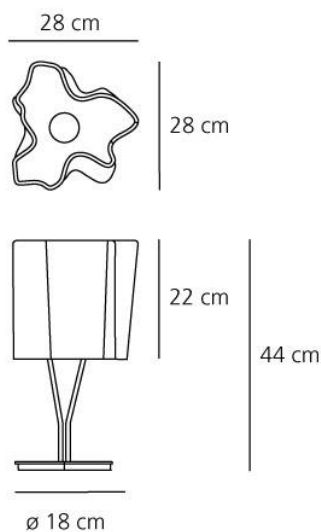

#### FEATURES

Product name:	Logico Mini table
Article Code:	0700020A
Colour:	White
Material:	blown glass, steel, zamak
Series:	Design
Environment:	Indoor
Area contract:	Hospitality Hotel, Hospitality Restaurant, Office

#### DIMENSIONS

Length:	cm 28
Width:	cm 28
Height:	cm 44
Base Diameter:	cm 18
Impact Resistance:	N/D
Glow Wire Test:	N/D °

#### DIMENSIONS