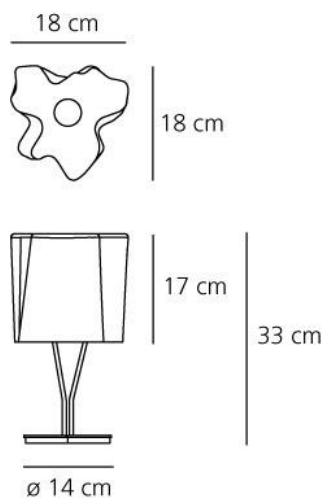

Product name:	Logico Micro table
Article Code:	0643020A
Colour:	White
Material:	blown glass, steel, zamak
Series:	Design
Environment:	Indoor
Area contract:	Hospitality Hotel, Hospitality Restaurant, Office

OPTICS

Emission:	Diffused And Direct
-----------	------------------------

DIMENSIONS

Length:	cm 18
Width:	cm 18
Height:	cm 33
Diameter:	cm 14
Impact Resistance:	N/D
Glow Wire Test:	N/D °

DIMENSIONS

LAMPS NOT INCLUDED