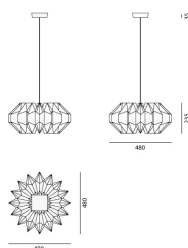

FEATURES

| | |
|---------------|----------|
| Product name: | Wuni |
| Article Code: | 1663010A |
| Colour: | White |
| Series: | Design |

DIMENSIONS

| | |
|--------------------|---------|
| Length: | cm 48 |
| Width: | cm 48 |
| Height: | cm 23.5 |
| Impact Resistance: | N/D |
| Glow Wire Test: | 650°C |

DIMENSIONS

COLOUR

LAMPS NOT INCLUDED

| | | |
|---------------------|------------------------|--------|
| LED retrofit | Category: | LED |
| | Watt: | 20W |
| | Luminous Flux (lm): | 1521lm |
| | Socket: | E27 |
| | Color temperature (K): | 2700K |
| | Class: | A |
| | Voltage: | 230V |