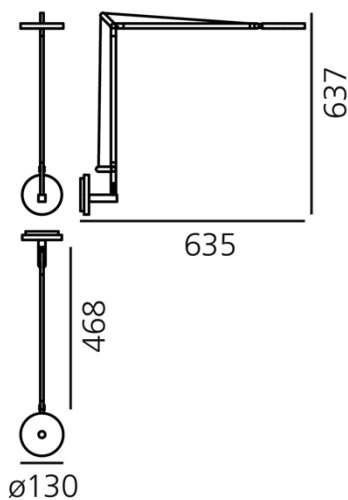

PRODUCT DATA SHEET

Demetra Led titanium wall - Body 3000K

DESIGN BY:

Naoto Fukasawa
2013

MATERIALS:

Polished Aluminium

DESCRIPTION:

Base, head and arms in painted aluminium. Adjustable arms and head.

SELECT

PRODUCT CODE

1734030A

Light emission

IP20

Dimmable

TECHNICAL DATA SHEET
FEATURES

Product name: Demetra Led titanium wall - Body 3000K
Article Code: 1734030A
Colour: titanium
Material: Polished Aluminium
Series: Design

DIMENSIONS

Length: cm 63.5
Height: cm 63.7
Diameter: cm 13
Impact Resistance: N.D.
Glow Wire Test: 650 °

LAMPS INCLUDED

Category: LED COB
Number: 1
Watt: 8W
Luminous Flux (lm): 780lm
Color temperature (K): 3000K
Class: A

LUMINAIR

Watt: 8W
Voltage: 220V-240V
Luminous Flux (lm): 385lm
CCT: 3000K
Efficiency: 54%
Efficacy: 48lm/W
CRI: 90

DIMENSIONS

COLOUR

ACCESSORIES

DEMETRA SUPPORTO W
TITANIO 1742030A