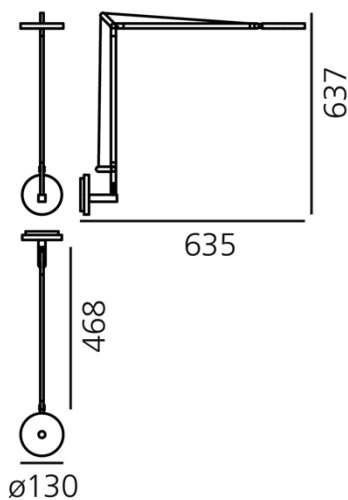

**PRODUCT CODE**

1734040A

**Light emission**

IP20

Dimmable

**TECHNICAL DATA SHEET**
**FEATURES**

**Product name:** Demetra Led black wall - Body 3000K  
**Article Code:** 1734040A  
**Colour:** black  
**Material:** Polished Aluminium  
**Series:** Design

**DIMENSIONS**

**Length:** cm 63.5  
**Height:** cm 63.7  
**Diameter:** cm 13  
**Impact Resistance:** N.D.  
**Glow Wire Test:** 650 °

**LAMPS INCLUDED**

**Category:** LED COB  
**Number:** 1  
**Watt:** 8W  
**Luminous Flux (lm):** 780lm  
**Color temperature (K):** 3000K  
**Class:** A

**LUMINAIR**

**Watt:** 8W  
**Voltage:** 220V-240V  
**Luminous Flux (lm):** 385lm  
**CCT:** 3000K  
**Efficiency:** 54%  
**Efficacy:** 48lm/W  
**CRI:** 90

**DIMENSIONS**

**COLOUR**

**ACCESSORIES**

Demetra Supporto W NRO  
1742040A