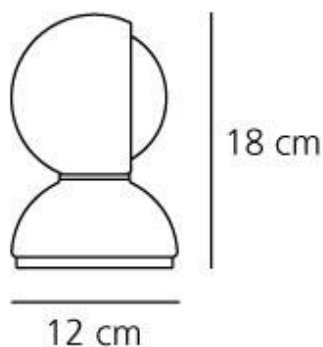

DIMENSIONS

Height:	cm 18
Diameter:	cm 12
Base Diameter:	cm 12
Impact Resistance:	N/D
Glow Wire Test:	850 °

DIMENSIONS

COLOUR

LAMPS NOT INCLUDED

<input type="checkbox"/>	Category:	HALO
	Number:	1
	Watt:	25W
	Socket:	E14
	Class:	A