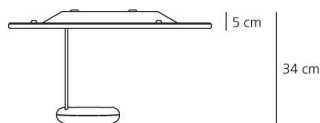

#### DIMENSIONS

Height:	cm 34
Diameter:	cm 60
Impact Resistance:	N/D
Glow Wire Test:	960 °

#### DIMENSIONS