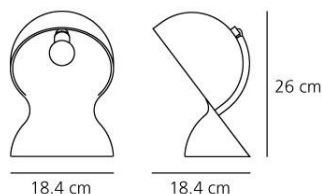

TECHNICAL DATA SHEET

FEATURES

Product name:	Dalù Black
Article Code:	1466030A
Colour:	Black
Material:	polycarbonate
Series:	Design
Environment:	Indoor
Area contract:	Private Residence

OPTICS

Emission:	Direct
-----------	--------

DIMENSIONS

Length:	cm 18.4
Width:	cm 18.4
Height:	cm 26
Impact Resistance:	N.D.
Glow Wire Test:	N.D. °

DIMENSIONS

COLOUR

LAMPS NOT INCLUDED

<input type="checkbox"/>	Category:	HALO
	Number:	1
	Lbs:	D45
	Watt:	30W
	Socket:	E14
	Luminous Flux (lm):	405lm