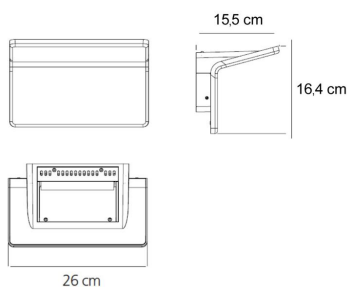

DIMENSIONS