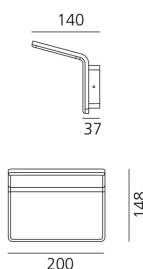

TECHNICAL DATA SHEET

FEATURES

Product name:	Cuma 20
Article Code:	1152010A
Colour:	White
Material:	Aluminium
Series:	Design
Environment:	Indoor
Area contract:	Private Residence

DIMENSIONS

Length:	cm 20
Width:	cm 14
Height:	cm 14.8
Impact Resistance:	N/D
Glow Wire Test:	N/D °

DIMENSIONS

COLOUR

LAMPS INCLUDED

	Category:	LED
	Number:	1
	Watt:	28W
	Luminous Flux (lm):	1570lm
	Color temperature (K):	3000K

LUMINAIR

Watt:	28W
Voltage:	220V-240V
Luminous Flux (lm):	1570lm
CCT:	3000K
CRI:	80
Dimmable	
Dimmable Typology:	Push