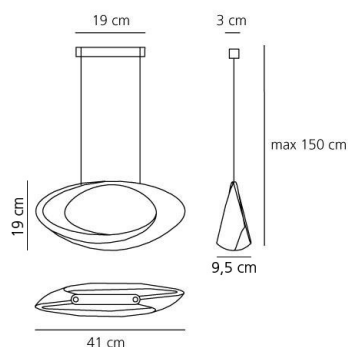

#### TECHNICAL DATA SHEET

#### DIMENSIONS

Length:	cm 9,5
Width:	cm 41
Height:	cm 19
Base Width:	cm 3
Max Height from ceiling:	cm 150
Glow Wire Test:	750 °

#### DIMENSIONS