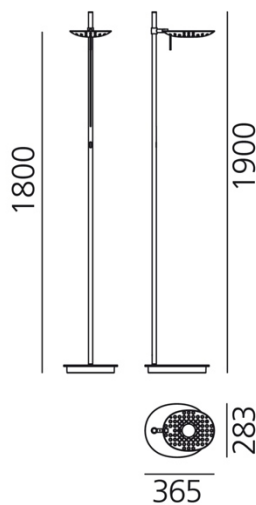

PRODUCT DATA SHEET

Reall Floor - Alluminium

DESIGN BY:

Carlotta de Bevilacqua , Paolo Dell'Elce
2011

MATERIALS:

Aluminium

DESCRIPTION:

A single latest-generation LED light source of just 40W guarantees the same illuminance values that are obtainable with a 400W halogen. Visual lightness and thermodynamics are the main characteristics of the project: the head, made of die-cast aluminium, is appropriately shaped and perforated to form a permeable visual interface for the space where it is placed and facilitates heat exchange, guaranteeing optimum dissipation of the heat produced by the light source

SELECT

LED

Mirror

PRODUCT CODE

1979020A

Light emission

Dimmable

TECHNICAL DATA SHEET

FEATURES

Product name: Reall Floor - Alluminium
Article Code: 1979020A
Colour: Mirror
Material: Aluminium
Series: Design

OPTICS

Emission: Adjustable

DIMENSIONS

Length: cm 36.5
Width: cm 28.3
Height: cm 190
Base Length: cm 36.5
Base Width: cm 28.3
Impact Resistance: N/D
Glow Wire Test: 750°C

DIMENSIONS

LAMPS INCLUDED

Category: LED
Number: 1
Watt: 42W
Luminous Flux (lm): 2631lm
Color temperature (K): 3000K
Class: A

COLOUR

LUMINAIR

Watt: 45W
Luminous Flux (lm): 2631lm
CCT: 3000K
Dimmer
Dimmable