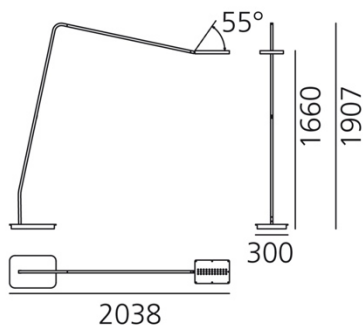

##### DIMENSIONS

Length: cm 203  
Height: cm 190  
Base Width: cm 30

##### DIMENSIONS