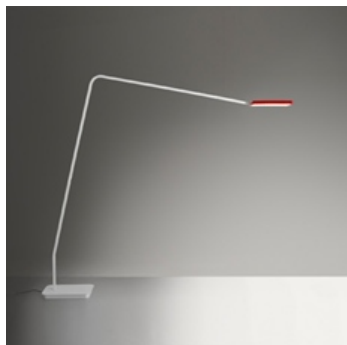

PRODUCT DATA SHEET

90° Home