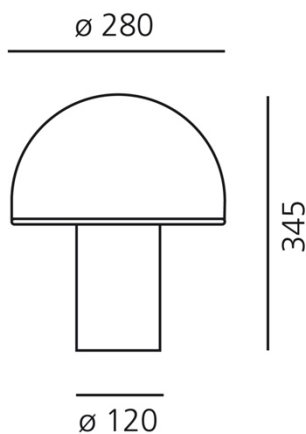

EXTRA HALO / LED

White

**PRODUCT CODE**

A006500

**Light emission**

IP20

**TECHNICAL DATA SHEET**
**FEATURES**

Product name:	Onfale medium
Article Code:	A006500
Colour:	White
Material:	blown glass
Series:	Design
Environment:	Indoor
Area contract:	

**OPTICS**

Emission:	Diffused
-----------	----------

**DIMENSIONS**

Height:	cm 28
Diameter:	cm 34.5
Base Diameter:	cm 12
Impact Resistance:	N.A.
Glow Wire Test:	N.A. °

**DIMENSIONS**

**LAMPS NOT INCLUDED**